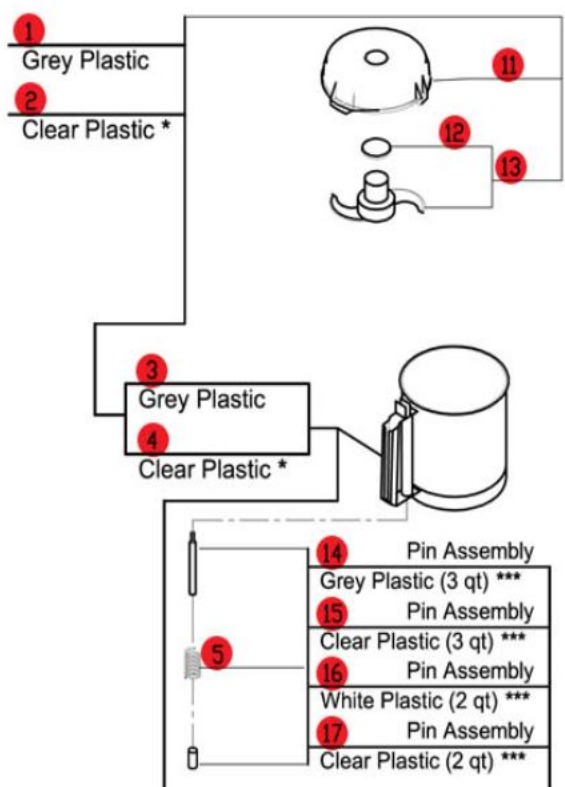

Serial Numbers-244xxxxx03 and up
 1-Speed, 120 Volt, 1 Phase, 60Hz., 1/2 HP.
 1725 RPM, 7 Amps

* If ordering the R2N with the clear bowl, order model number R2NCLR.

* If ordering the R2B (bowl only) with the clear bowl, order model number R2BCLR

*** 3 Quart bowls have a handle and are 6 inches tall.

*** The 2 Quart bowls (NLA) do not have a handle and are 5 1/4 inches tall.

**Click on Red Dot
 OR
 Call us
 800-465-6060**

ACCESSORIES